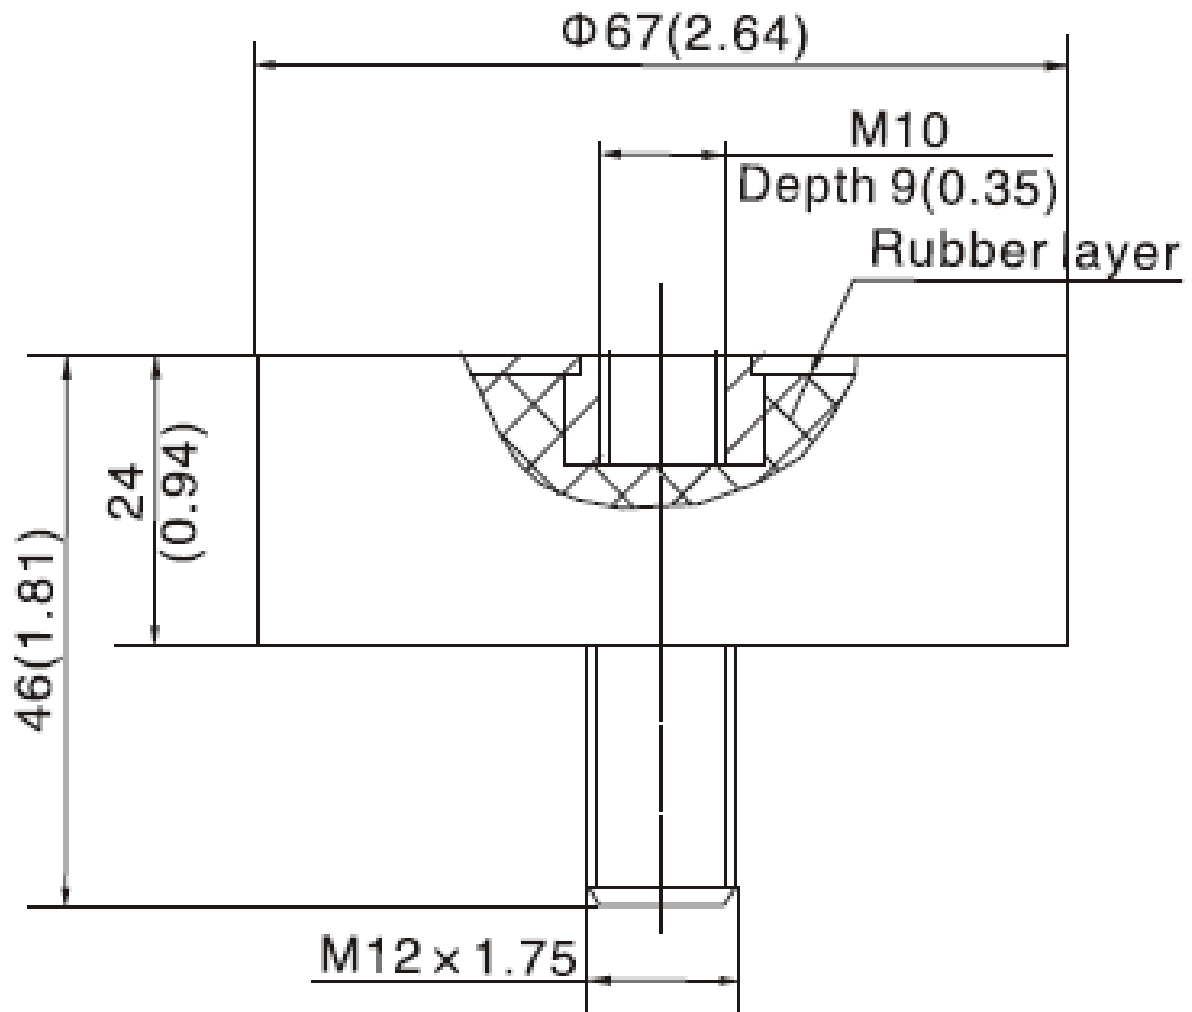

Short description

- Height adjustable foot
- Easy installation
- Nickel plated alloy steel
- Can be used with Load Cell models: H8C, B8D and BM8D

Available models

Model	Capacity	Full article description	Part number
HJ-8-203	0.1t – 2t	HJ-8-203-0.1t/2t	2080210

Specifications and dimensions are subject to change without notice and do not constitute any liability whatsoever.

Dimensions in mm

Specifications and dimensions are subject to change without notice and do not constitute any liability whatsoever.